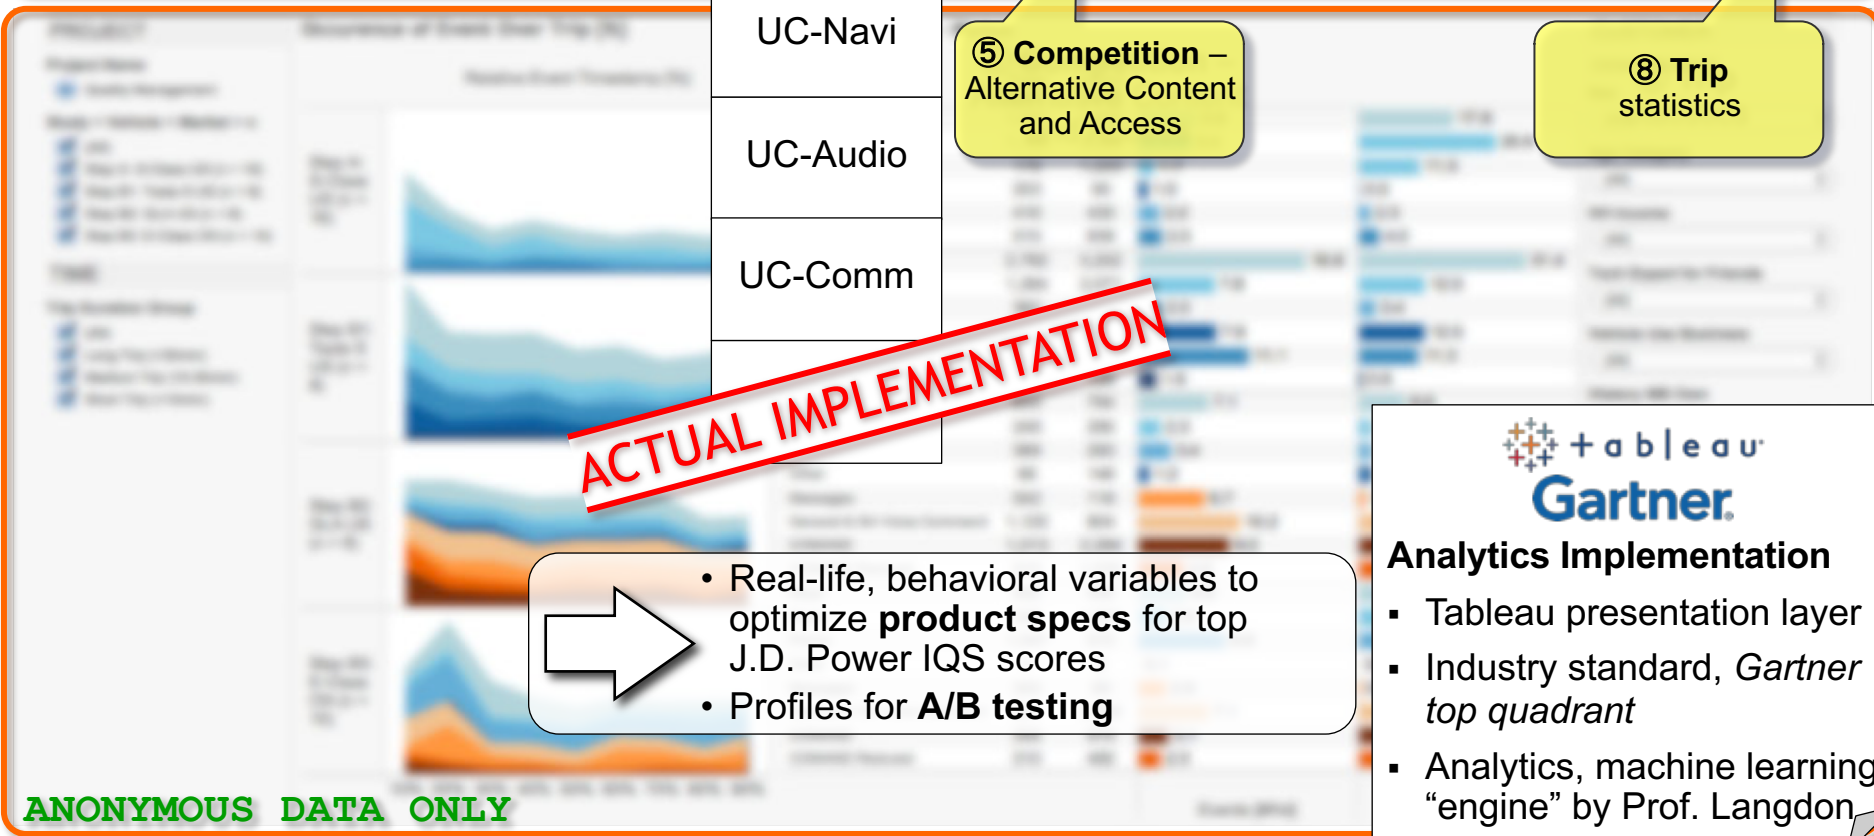

Self-Service Portal – Auto Interior & UX: Behavioral Variables, Track Journeys, A/B Testing ...

ANONYMOUS DATA ONLY

Analytics Implementation

- Tableau presentation layer
- Industry standard, *Gartner top quadrant*
- Analytics, machine learning “engine” by Prof. Langdon